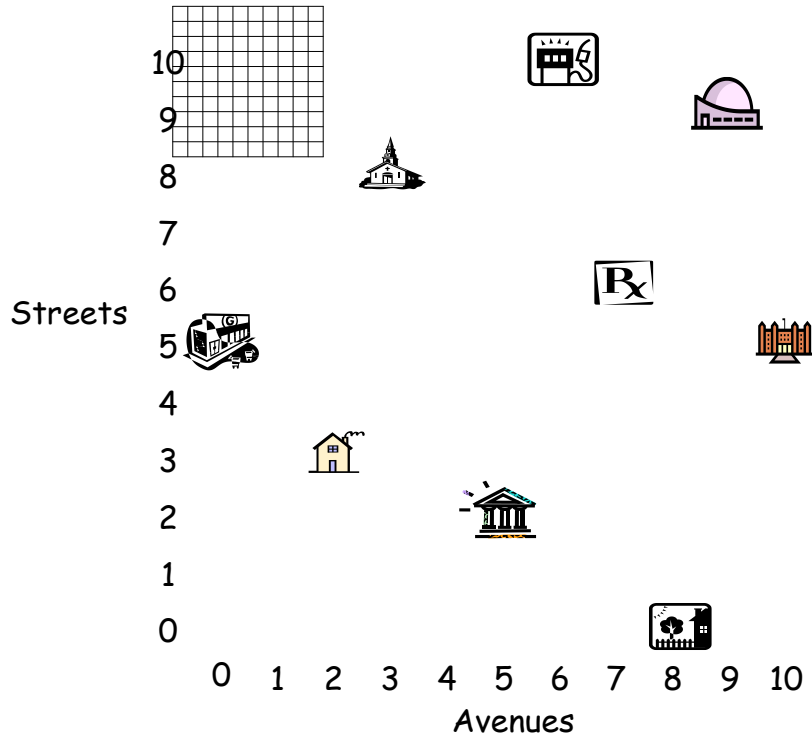

My Town

I like my town. It is easy to find the school, the church and stores because the roads are laid out in a **rectangular grid**. The Avenues are North to South. The Streets are East to West.

The church  is located on 3rd Avenue and 8th Street. To save time, we write this as (3,8). The first number is the Avenue. The second number is the Street. These are called the **coordinates** of the church. Complete this table.

Building	Picture	Avenue	Street	Coordinates
Church		3	8	(3,8)
My House				
School				
Deli				
Gas Station				
Stadium				
Friend's House				
Bank				
Pharmacy	